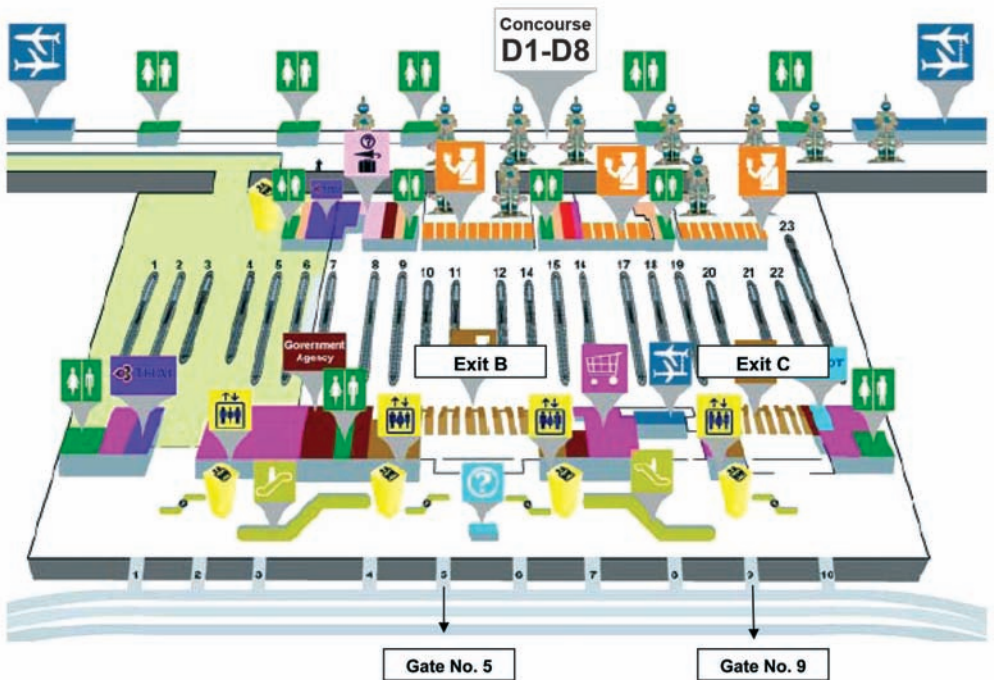

WE'RE PLEASED TO MEET YOU!

If you take EXIT B from the Arrival Hall...

Just look for the signboard with the hotel logo held by our Airport Rep. at Gate 5.

If you take EXIT C from the Arrival Hall...

Just look for the signboard with the hotel logo held by our Airport Rep. at Gate 9.

BANGKOK

In case of emergency, please stand by at the Information Counter located between Gates 7 and 8, or call the Hotel directly at +66 2690 1888.

FOR MORE DETAILS AND A MAP, PLEASE SEE THE REVERSE OF THIS CARD

Just look for the signboard
with the hotel logo held by
our Airport Rep. at Gate 5.

If you take EXIT C
from the Arrival Hall...

Just look for the signboard
with the hotel logo held by
our Airport Rep. at Gate 9.

In case of emergency, please stand by at the Information Counter located between Gates 7 and 8, or call the Hotel directly at +66 2690 1888.

BANGKOK

Exit B

Information Counter located
between Gates 7 and 8